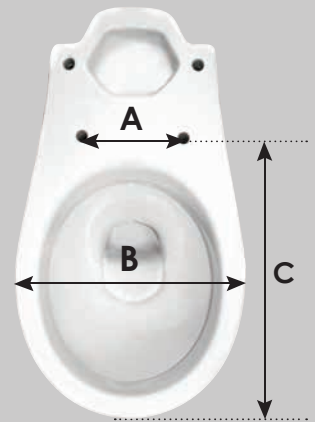

Toilet seat

TANGO

Soft close, quick release and top fix hinges

QUICK RELEASE SYSTEM

SOFT CLOSING ACTION

- > Shatterproof polypropylene toilet seat
- > Universal fitting fits most standard shape pans
- > Soft close smooth and silent closing for seat and cover
- > Quick release for easy removal of seat and cover
- > Top fix system for easy fitting from top of the pan

SEAT FITTING DIMENSIONS

A - 130 - 180mm
 B - 353mm
 C - 438 - 442mm

WEIGHT	1.7kg
MATERIAL	Polypropylene
PACKAGING	Celmac by Wirquin
COLOUR	White
BUFFERS	4 buffers on seat and 2 buffers on lid

HINGE

MATERIAL	PLASTIC
FITTINGS PACK	PLASTIC
FIXING	TOP FIX
FUNCTIONS	ADJUSTABLE, TOP FIX, QUICK RELEASE AND SOFT CLOSE

REFERENCE

DESCRIPTION	HINGE	REFERENCE	EAN CODE	PACKAGING	MULTIPLE
SEAT AND COVER - WHITE	PRE-ASSEMBLED	STG11WH	5012158689681	Individually boxed	72 / PALLET